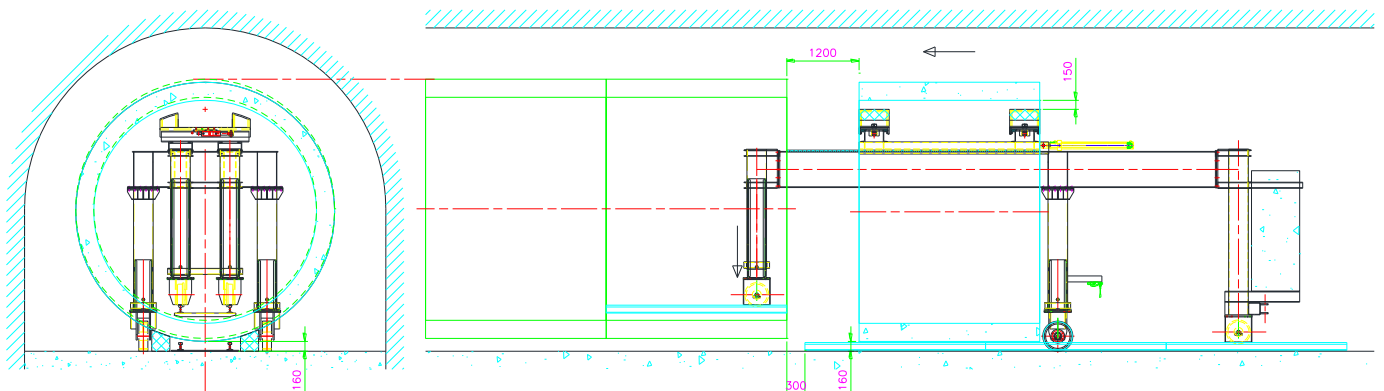

### FEATURES:

- Electric or diesel Engine
- N°2/4 steering wheels
- Max capacity 100t

### FEATURES:

- N°4/8 steering wheels
- Max capacity 120t
- Max Speed 6 km/h
- Diesel engine
- Automatic adaptation of the wheel axle to the tunnel's radius